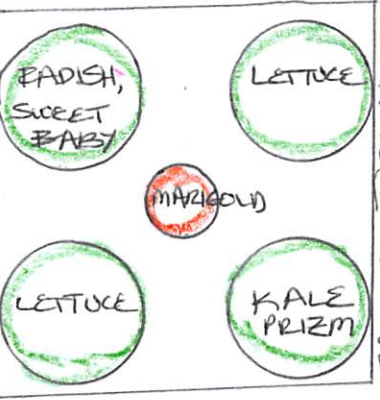

CHILDREN'S GARDEN 2021

RAISED BEDS

EGGPLANT	LETTUCE	RADISH	BROCCOLI
CHARTREUSE	TOMATO	SQUASH	PEPPER
BAZIL	CARROTS	SPINACH	MELON
SPINACH	BEETS	KALE	TOMATO

SQUARE FOOT GARDEN

RAISED BED

STACKED RAISED BED

STEPS

AUDO LESSPOOL BENCH

RAISED BEDS

SALAD BOWL GARDEN